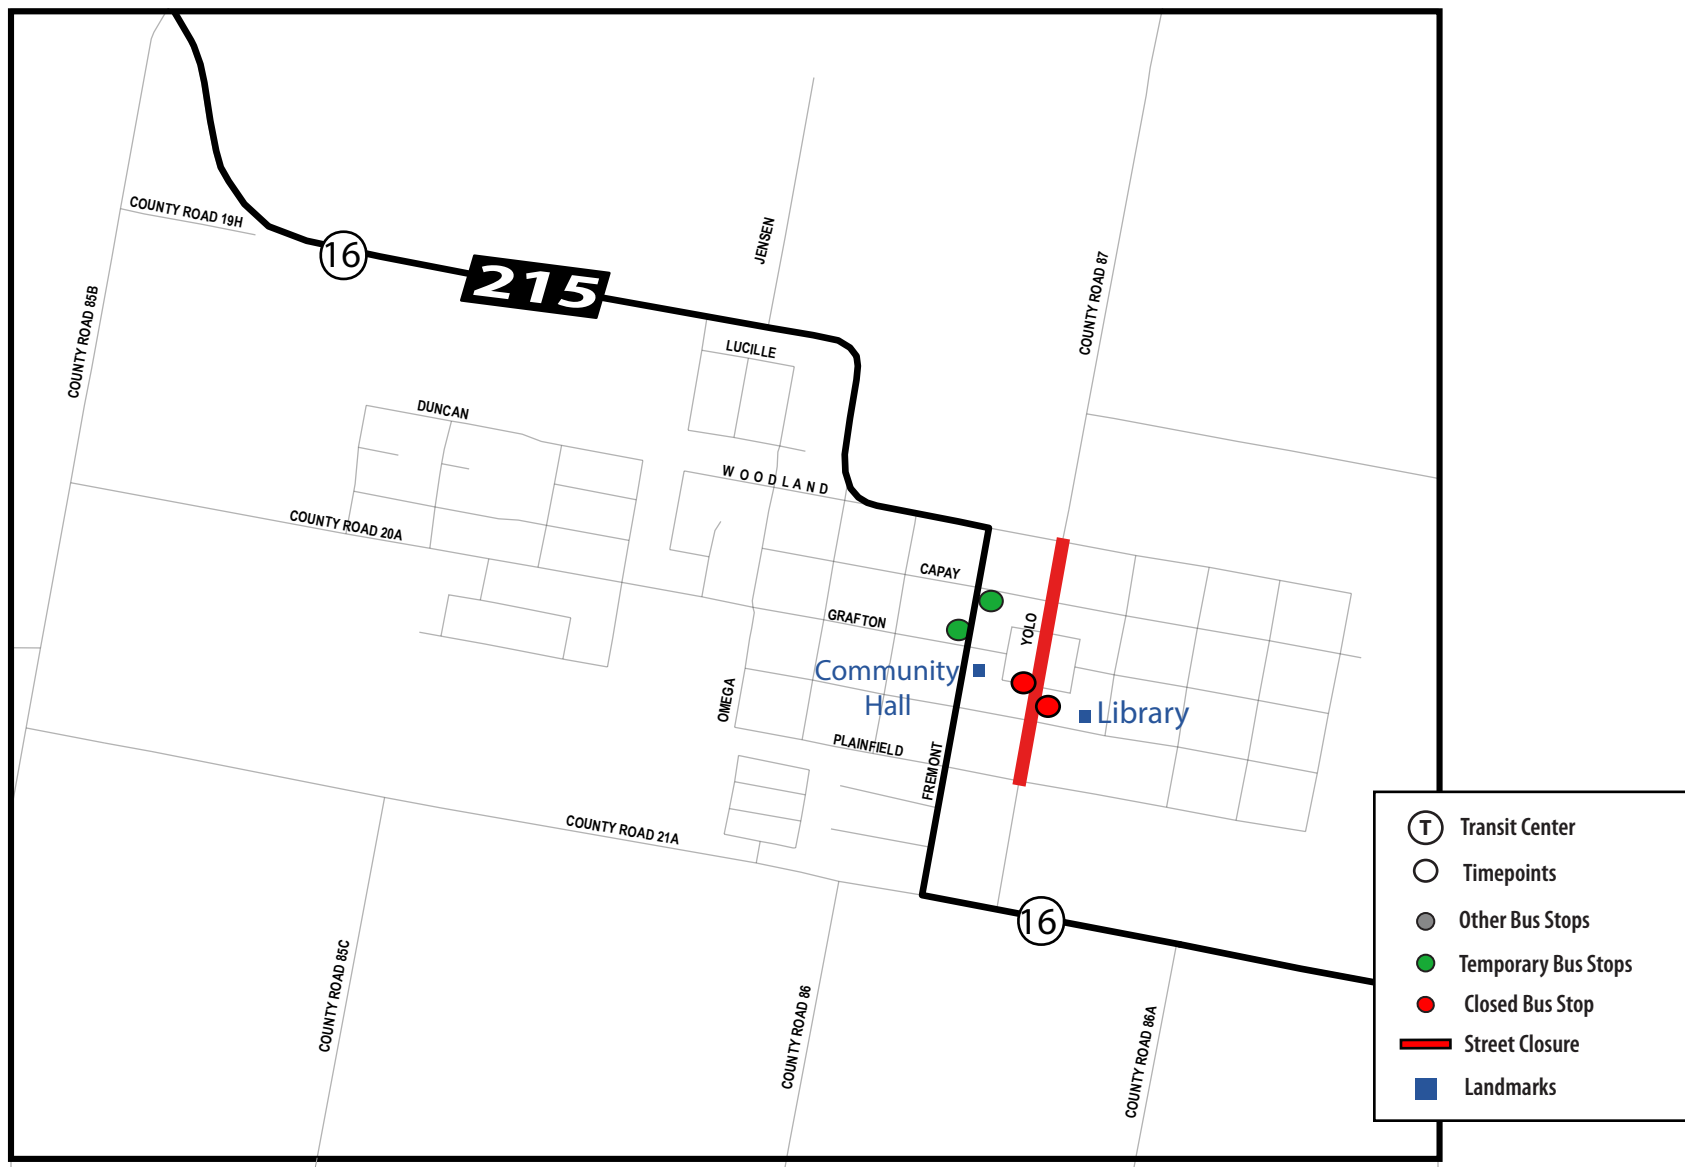

Esparto High School Homecoming 2018

Friday, October 12 2018

Route 215 | Cache Creek Casino/Woodland

IMPORTANT NOTICE

On **Friday, October 12** from **10:00 am through 12:00 pm**, **Yolo** (between Woodland Ave. and Plainfield St.) will be closed for the Esparto HS Homecoming Parade. Due to this closure, Yolobus Routes will be rerouted during the specified time. The affected bus routes include: **Route 215**

Yolo County Transportation District
350 Industrial Way
Woodland CA 95776
(530) 661-0816