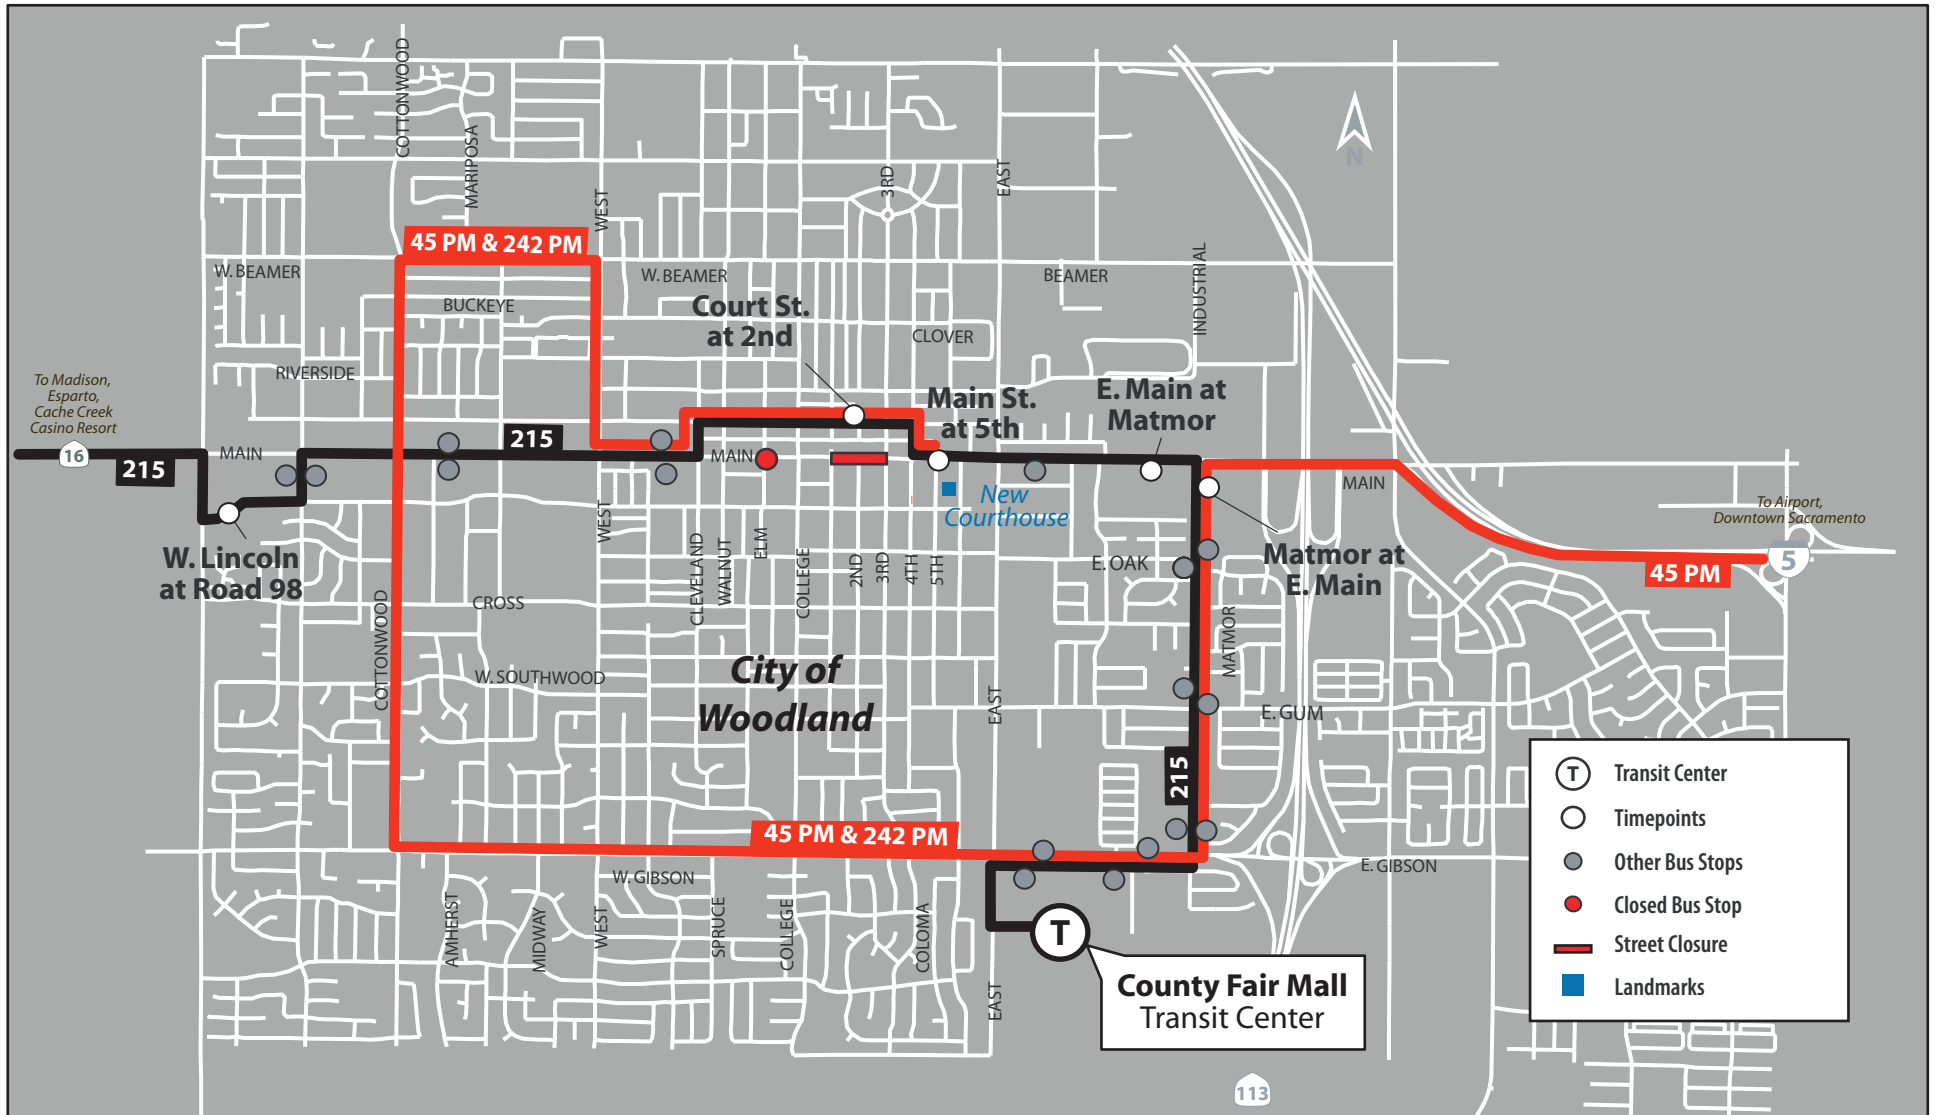

Woodland's Movie's On Main

Friday, October 12, 2018

Route 215, 242 PM, 45 PM | Woodland

IMPORTANT NOTICE

On Friday, October 12, 2018, from 3:00 pm until 10:30 pm, Main Street (between 1st and 3rd) will be closed due to Woodland's Movie's On Main. Due to this closure, Yolobus routes 215, 242 PM, & 45 PM Express going through Main Street will be rerouted for the duration of the event. Yolobus will resume normal service after 10:30 pm.

Yolo County Transportation District
350 Industrial Way
Woodland CA 95776
(530) 661-0816