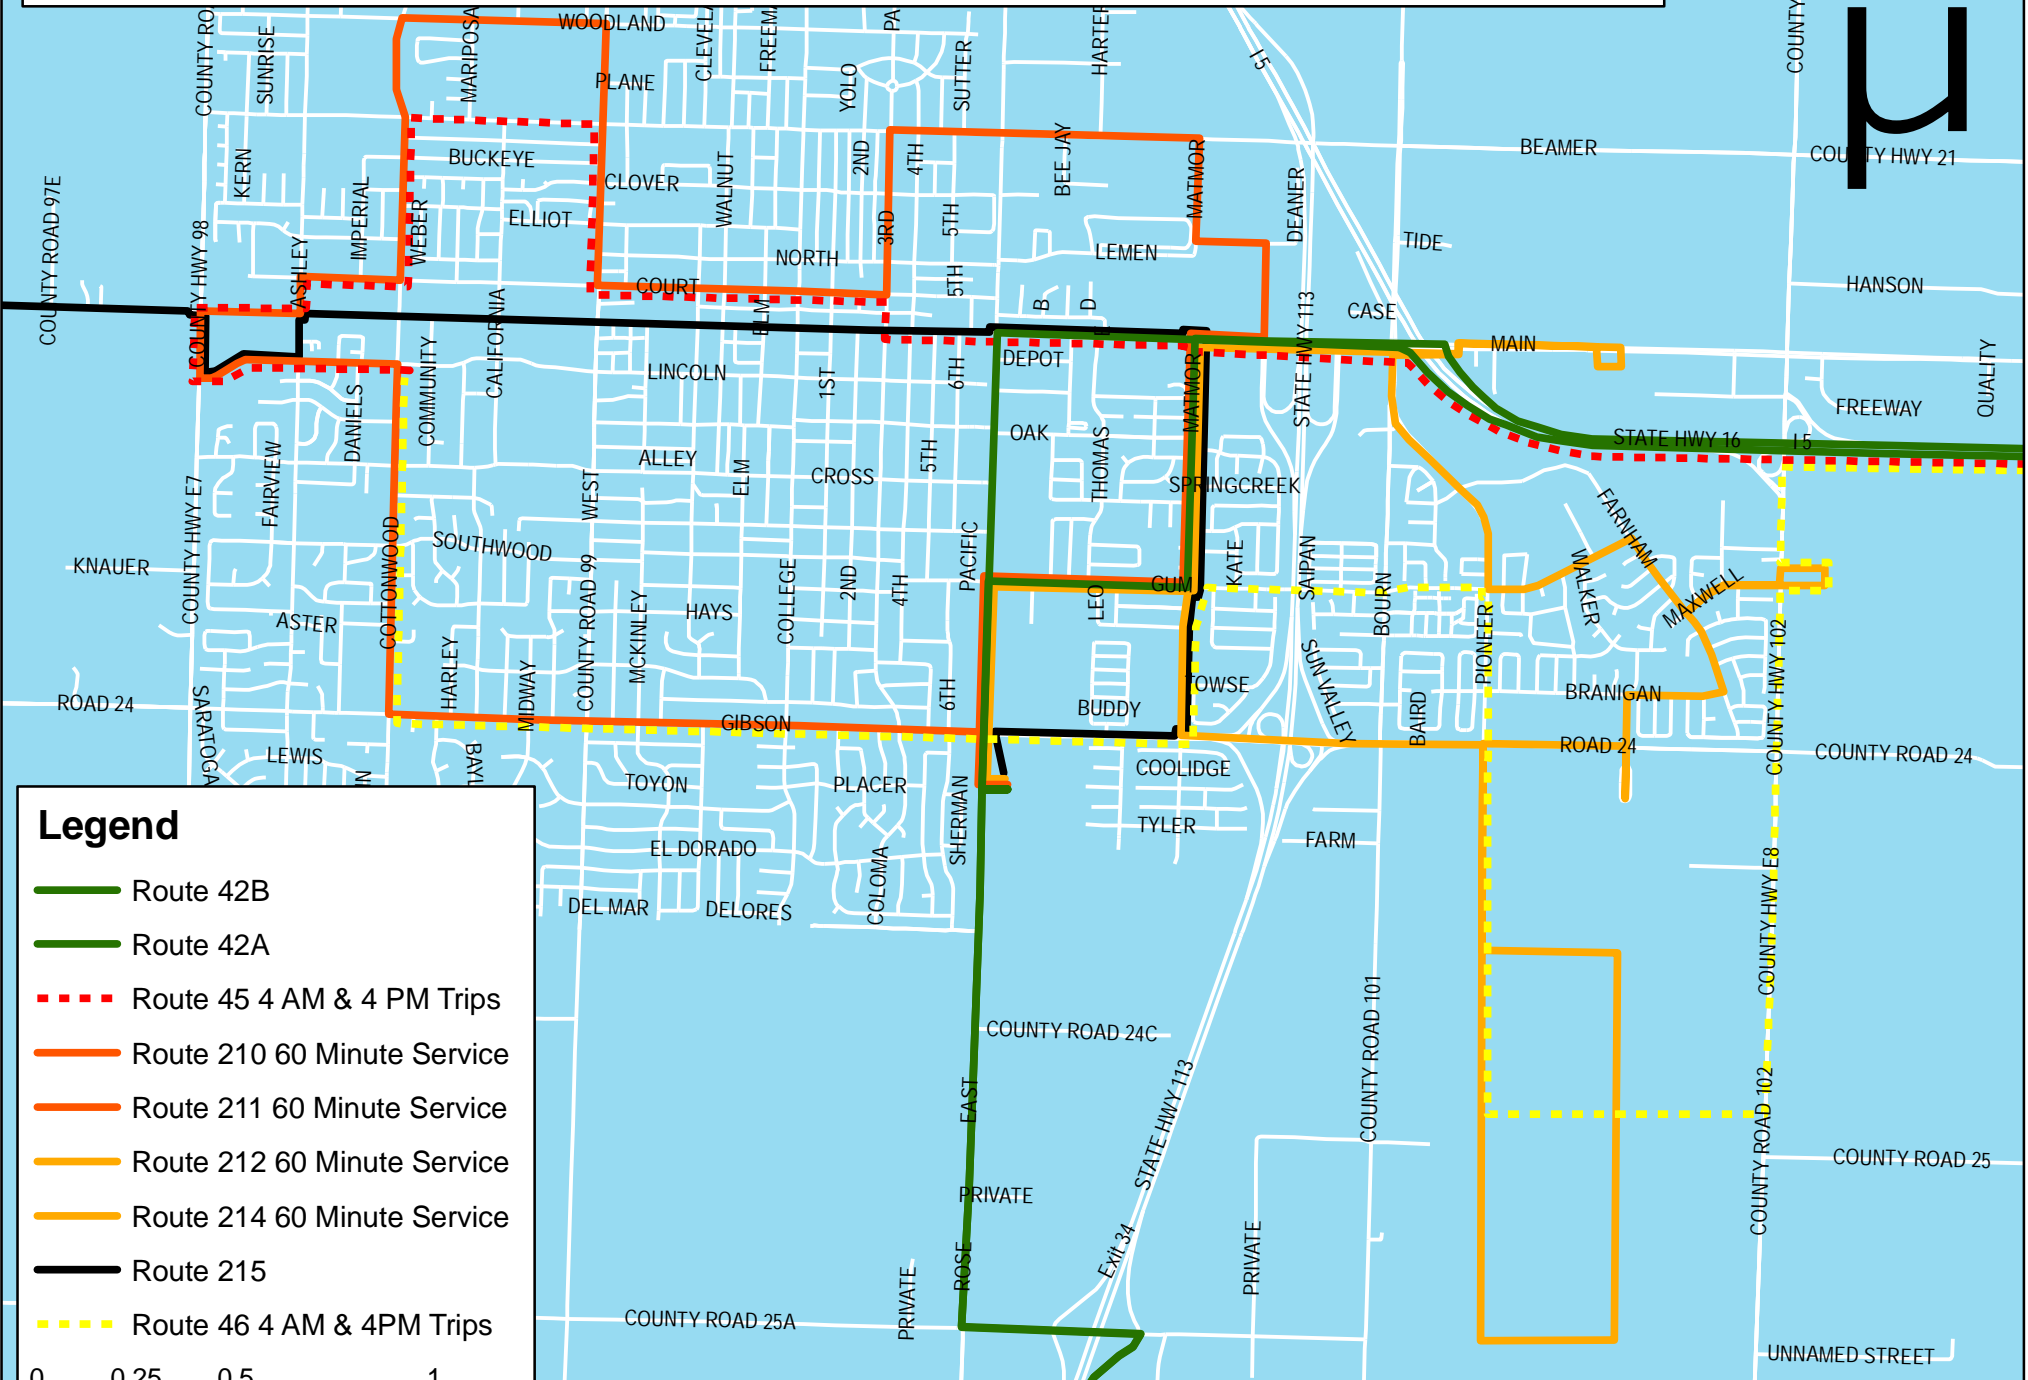

**Figure 7-4:
YOLOBUS Fixed Route Service Plan (Woodland) - GROWTH**

Legend

- Route 42B
- Route 42A
- - - Route 45 4 AM & 4 PM Trips
- Route 210 60 Minute Service
- Route 211 60 Minute Service
- Route 212 60 Minute Service
- Route 214 60 Minute Service
- Route 215
- - - Route 46 4 AM & 4 PM Trips

0 0.25 0.5 1 Miles