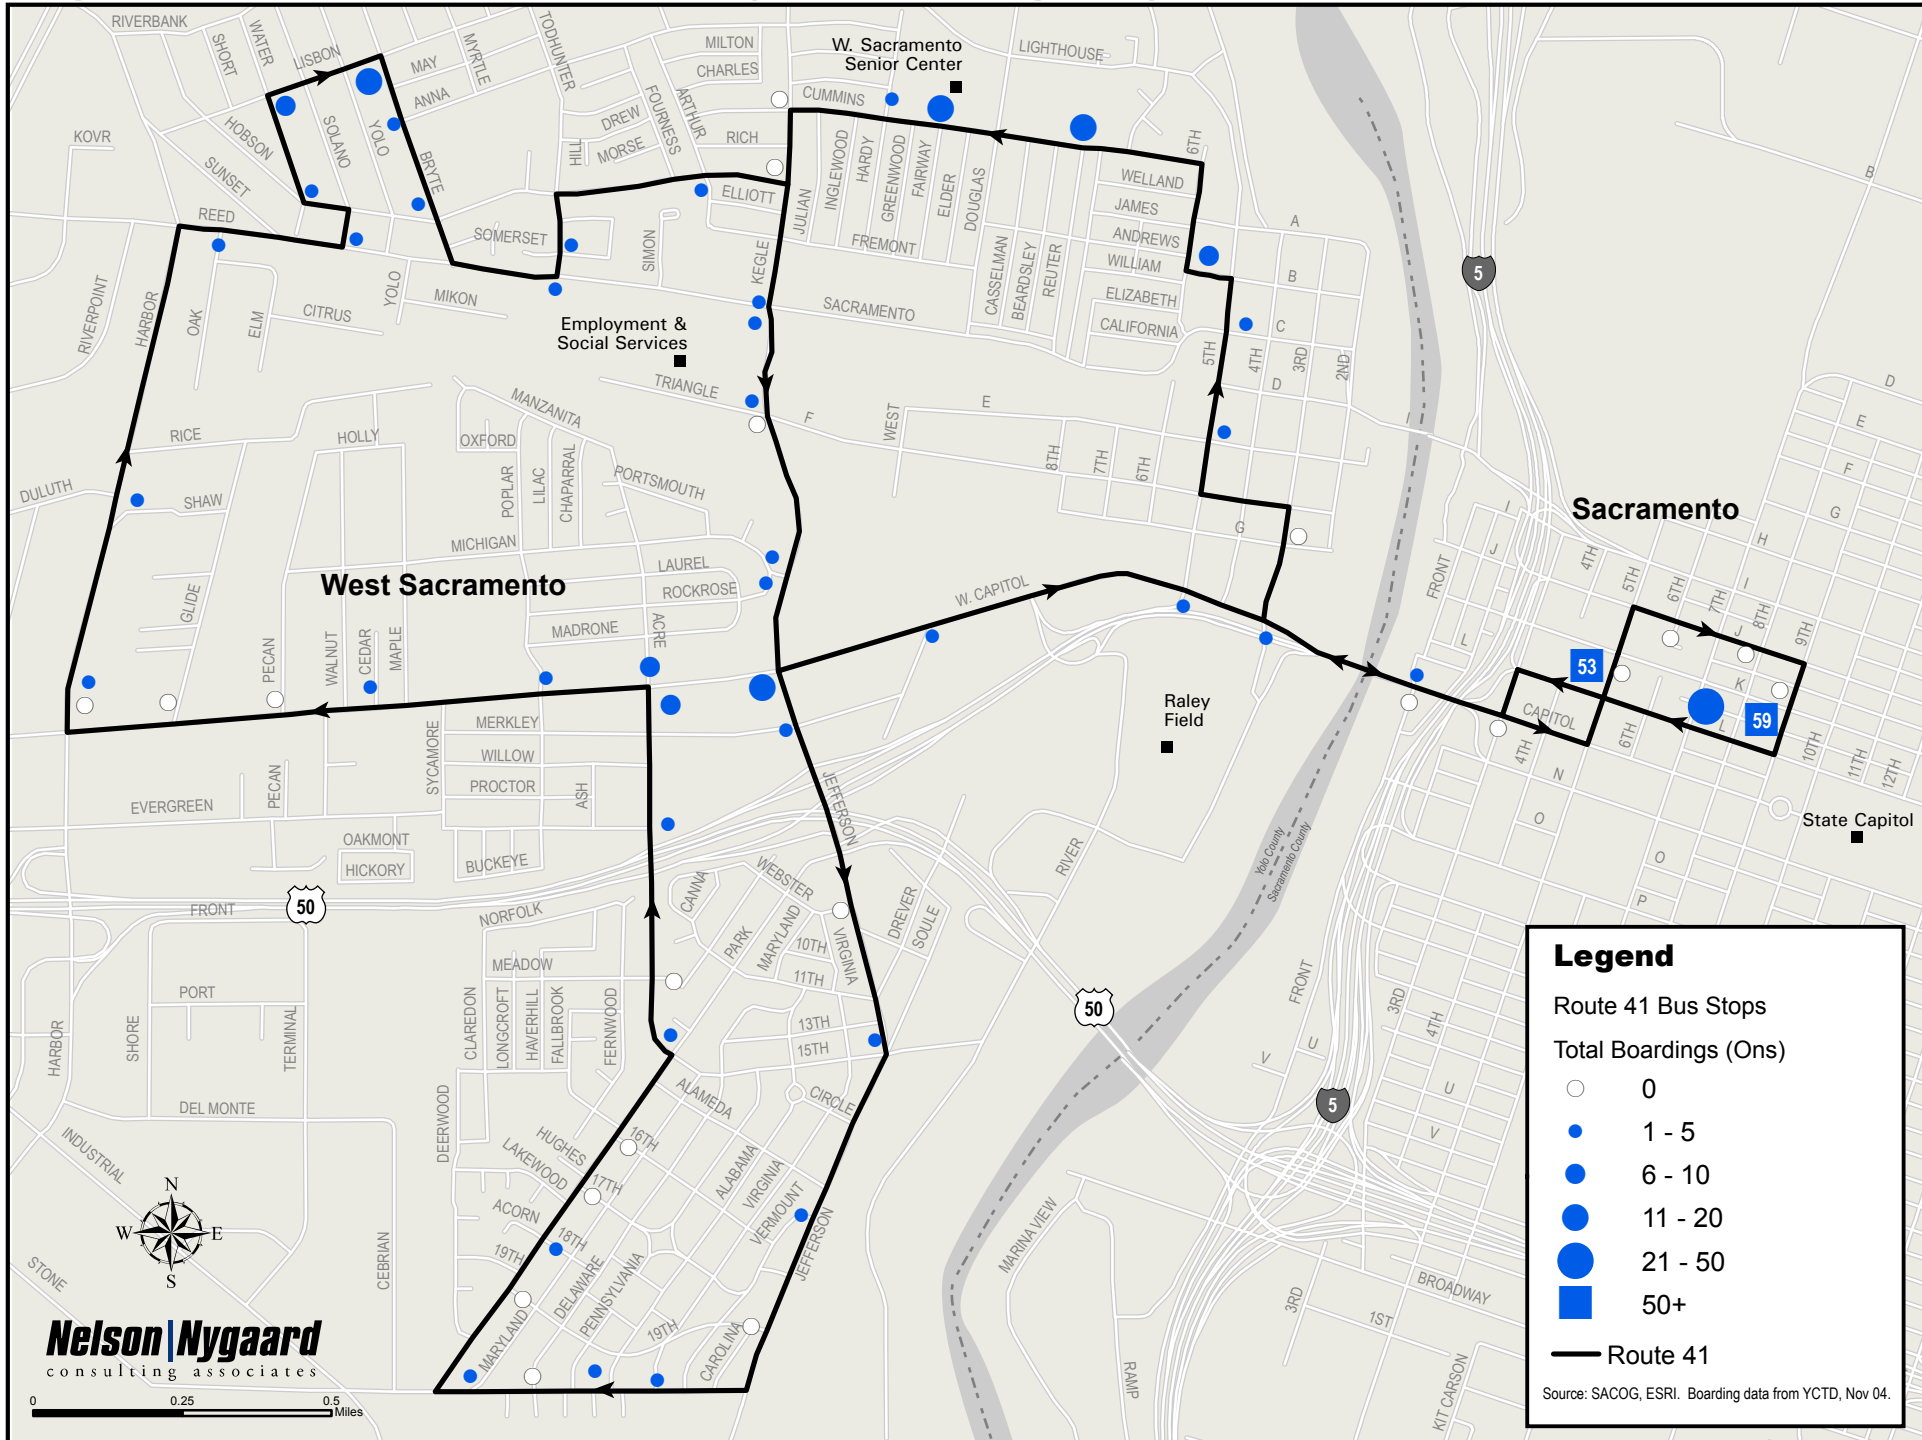

# Figure 4-7: Total Weekday Boardings by Stop - Route 41

**Nelson | Nygaard**  
consulting associates

0 0.25 0.5 Miles