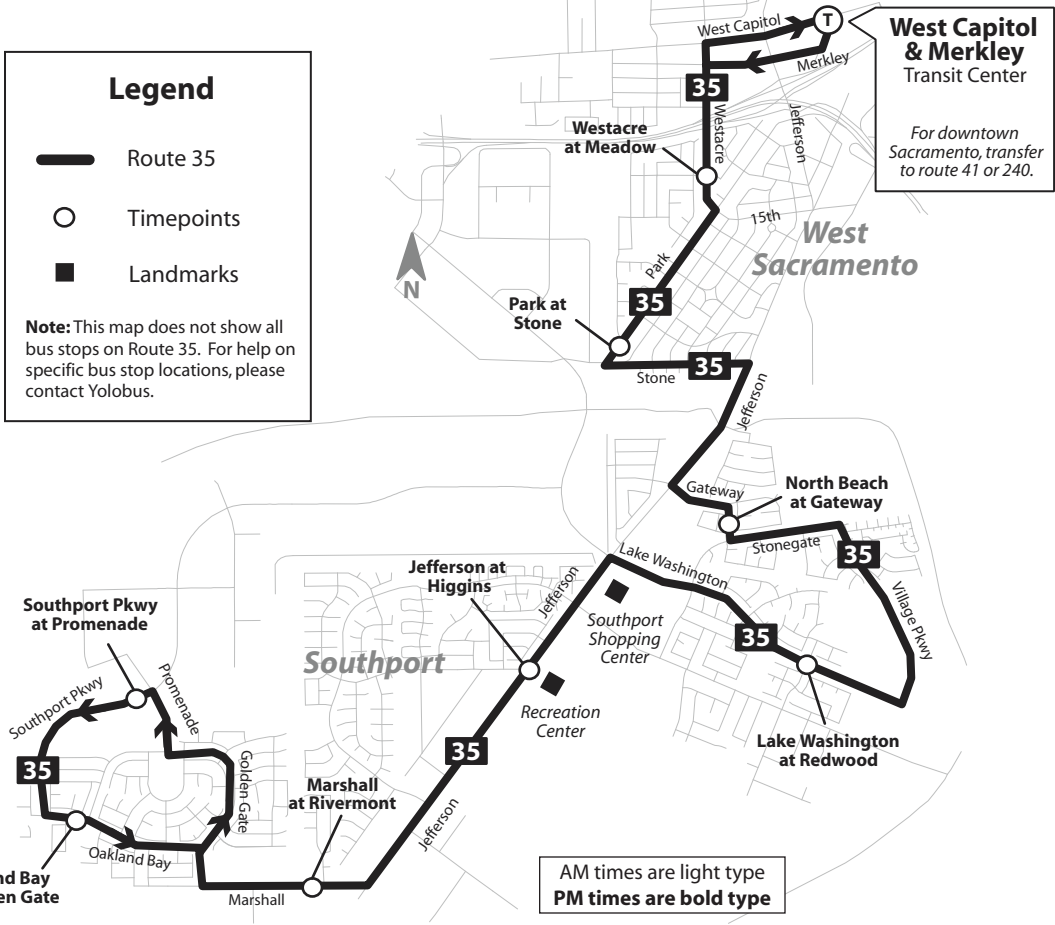

35 Southport Local

35 Southport Local	MON-FRI						EVERYDAY						MON-FRI			
Merkley at West Capitol	6:40	7:40	8:40	9:40	10:40	11:40	12:40	1:40	2:40	3:40	4:40	5:40	6:40	7:40	8:40	9:40
Westacre at Meadow	6:43	7:43	8:43	9:43	10:43	11:43	12:43	1:43	2:43	3:43	4:43	5:43	6:43	7:43	8:43	9:43
Park at Stone	6:45	7:45	8:45	9:45	10:45	11:45	12:45	1:45	2:45	3:45	4:45	5:45	6:45	7:45	8:45	9:45
North Beach at Gateway	6:50	7:50	8:50	9:50	10:50	11:50	12:50	1:50	2:50	3:50	4:50	5:50	6:50	7:50	8:50	9:50
Lake Washington at Redwood	6:55	7:55	8:55	9:55	10:55	11:55	12:55	1:55	2:55	3:55	4:55	5:55	6:55	7:55	8:55	9:55
Jefferson at Higgins (Rec Cntr)	6:57	7:57	8:57	9:57	10:57	11:57	12:57	1:57	2:57	3:57	4:57	5:57	6:57	7:57	8:57	9:57
Marshall at Rivermont	6:59	7:59	8:59	9:59	10:59	11:59	12:59	1:59	2:59	3:59	4:59	5:59	6:59	7:59	8:59	9:59
Southport Pkwy at Promenade	7:03	8:03	9:03	10:03	11:03	12:03	1:03	2:03	3:03	4:03	5:03	6:03	7:03	8:03	9:03	10:03
Oakland Bay at Golden Gate	7:06	8:06	9:06	10:06	11:06	12:06	1:06	2:06	3:06	4:06	5:06	6:06	7:06	8:06	9:06	10:06
Jefferson at Higgins (Rec Cntr)	7:08	8:08	9:08	10:08	11:08	12:08	1:08	2:08	3:08	4:08	5:08	6:08	7:08	8:08	9:08	10:08
Lake Washington at Redwood	7:12	8:12	9:12	10:12	11:12	12:12	1:12	2:12	3:12	4:12	5:12	6:12	7:12	8:12	9:12	10:12
North Beach at Gateway	7:17	8:17	9:17	10:17	11:17	12:17	1:17	2:17	3:17	4:17	5:17	6:17	7:17	8:17	9:17	10:17
Park at Stone	7:21	8:21	9:21	10:21	11:21	12:21	1:21	2:21	3:21	4:21	5:21	6:21	7:21	8:21	9:21	10:21
Westacre at Meadow	7:23	8:23	9:23	10:23	11:23	12:23	1:23	2:23	3:23	4:23	5:23	6:23	7:23	8:23	9:23	10:23
West Capitol at Merkley	7:27	8:27	9:27	10:27	11:27	12:27	1:27	2:27	3:27	4:27	5:27	6:27	7:27	8:27	9:27	10:27