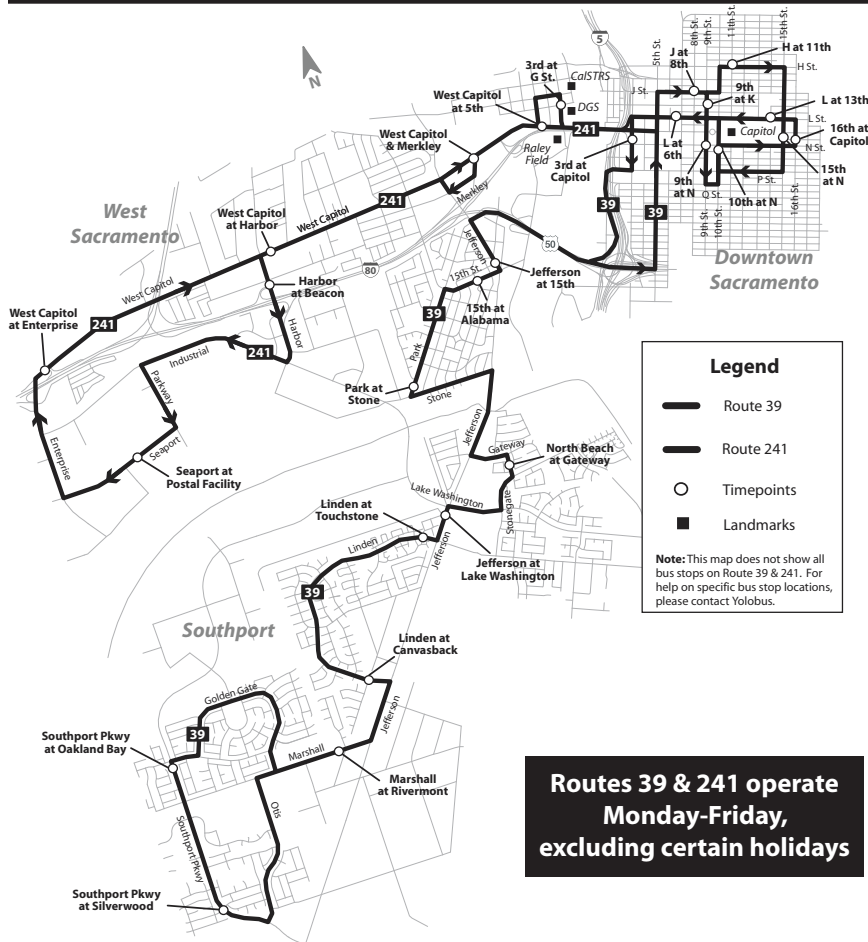

# 39 Southport Commute

**Routes 39 & 241 operate Monday-Friday, excluding certain holidays**

### 39 Southport to Sacramento AM

Marshall at Rivermont	5:35	6:05	7:05	7:35
Southport Parkway at Oakland Bay	5:41	6:11	7:11	7:41
Southport Parkway at Silverwood	5:44	6:14	7:14	7:44
Linden at Canvasback	5:51	6:21	7:21	7:51
Linden at Touchstone	5:55	6:25	7:25	7:55
North Beach at Gateway	6:01	6:31	7:31	8:01
Park at Stone	6:04	6:34	7:34	8:04
Jefferson at 15th St.	6:09	6:39	7:39	8:09
J St. at 8th St.	6:22	6:52	7:52	8:22
9th St. at N St.	6:24	6:54	7:54	8:24
10th St. at N St.	6:28	6:58	7:58	8:28
16th St. at Capitol	6:30	7:00	8:00	8:30
L St. at 13th St.	6:32	7:02	---	---
L St. at 6th St.	6:35	7:05	---	---
Jefferson at Lake Washington	6:55	7:25	---	---
Marshall at Rivermont	7:00	7:30	---	---

### 39 Sacramento to Southport PM

H St. at 11th St.	3:35	4:05	5:05	5:35
15th St. at N St.	3:40	4:10	5:10	5:40
10th St. at N St.	3:46	4:16	5:16	5:46
L St. at 6th St.	3:51	4:21	5:21	5:51
3rd St. at Capitol Mall	3:54	4:24	5:24	5:54
15th St. at Alabama	4:03	4:33	5:33	6:03
Park at Stone	4:08	4:38	5:38	6:08
North Beach at Gateway	4:13	4:43	5:43	6:13
Linden at Touchstone	4:19	4:49	5:49	6:19
Linden at Canvasback	4:23	4:53	5:53	6:23
Golden Gate at Twitchell	4:27	4:57	5:57	6:27
Southport Parkway at Oakland Bay	4:31	5:01	6:01	6:31
Southport Parkway at Silverwood	4:34	5:04	6:04	6:34
Jefferson at Lake Washington	4:41	5:11	---	---
H St. at 11th St.	5:01	5:31	---	---