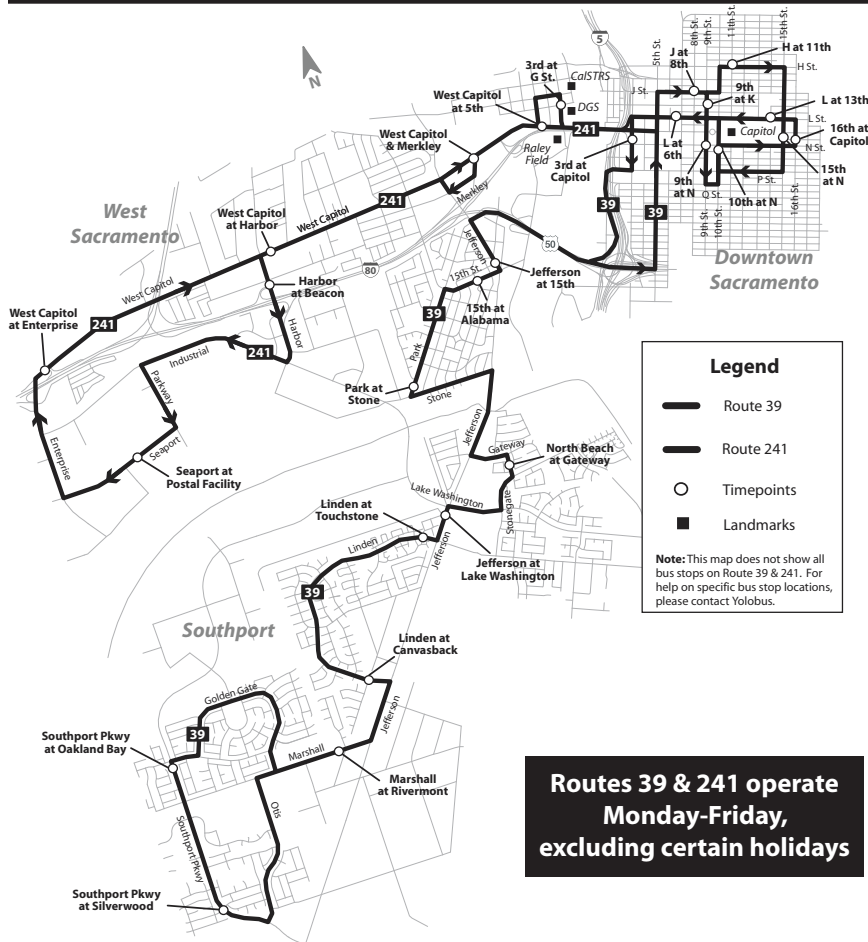

39 Southport Commute

241 West Sacramento Commute

Legend

- Route 39
- Route 241
- Timepoints
- Landmarks

Note: This map does not show all bus stops on Route 39 & 241. For help on specific bus stop locations, please contact Yolobus.

Routes 39 & 241 operate Monday-Friday, excluding certain holidays

241 AM

L St. at 13th St.	6:58	7:28
L St. at 6th St.	7:02	7:32
Capitol Mall at Front St.	7:04	7:34
3rd at G St. (Ziggurat)	7:06	7:36
Merkley at West Capitol	7:09	7:39
West Capitol at Harbor	7:18	7:48
Harbor at Beacon	7:21	7:51
Seaport at Postal Facility	7:26	7:56
West Capitol at Enterprise	7:30	8:00
West Capitol at Harbor	7:34	8:04
West Capitol at Merkley	7:41	8:11
West Capitol at 5th St.	7:43	8:13
Capitol Mall at Front St.	7:45	8:15
J St. at 8th St.	7:48	8:18
9th St. at K St.	7:50	8:20

241 PM

9th St. at K St.	4:07	4:37
L St. at 6th St.	4:11	4:41
Capitol Mall at Front St.	4:13	4:43
West Capitol at 5th St.	4:15	4:45
Merkley at West Capitol	4:18	4:48
West Capitol at Harbor	4:27	4:57
Harbor at Beacon	4:30	5:00
Seaport at Postal Facility	4:35	5:05
West Capitol at Enterprise	4:39	5:09
West Capitol at Harbor	4:43	5:13
West Capitol at Merkley	4:50	5:20
3rd at G St. (Ziggurat)	4:52	5:22
Capitol Mall at Front St.	4:54	5:24
J St. at 8th St.	4:57	5:27
H St. at 11th St.	5:00	5:30

39 Southport to Sacramento AM

Marshall at Rivermont	5:35	6:05	7:05	7:35
Southport Parkway at Oakland Bay	5:41	6:11	7:11	7:41
Southport Parkway at Silverwood	5:44	6:14	7:14	7:44
Linden at Canvasback	5:51	6:21	7:21	7:51
Linden at Touchstone	5:55	6:25	7:25	7:55
North Beach at Gateway	6:01	6:31	7:31	8:01
Park at Stone	6:04	6:34	7:34	8:04
Jefferson at 15th St.	6:09	6:39	7:39	8:09
J St. at 8th St.	6:22	6:52	7:52	8:22
9th St. at N St.	6:24	6:54	7:54	8:24
10th St. at N St.	6:28	6:58	7:58	8:28
16th St. at Capitol	6:30	7:00	8:00	8:30
L St. at 13th St.	6:32	7:02	---	---
L St. at 6th St.	6:35	7:05	---	---
Jefferson at Lake Washington	6:55	7:25	---	---
Marshall at Rivermont	7:00	7:30	---	---

39 Sacramento to Southport PM

H St. at 11th St.	3:35	4:05	5:05	5:35
15th St. at N St.	3:40	4:10	5:10	5:40
10th St. at N St.	3:46	4:16	5:16	5:46
L St. at 6th St.	3:51	4:21	5:21	5:51
3rd St. at Capitol Mall	3:54	4:24	5:24	5:54
15th St. at Alabama	4:03	4:33	5:33	6:03
Park at Stone	4:08	4:38	5:38	6:08
North Beach at Gateway	4:13	4:43	5:43	6:13
Linden at Touchstone	4:19	4:49	5:49	6:19
Linden at Canvasback	4:23	4:53	5:53	6:23
Golden Gate at Twitchell	4:27	4:57	5:57	6:27
Southport Parkway at Oakland Bay	4:31	5:01	6:01	6:31
Southport Parkway at Silverwood	4:34	5:04	6:04	6:34
Jefferson at Lake Washington	4:41	5:11	---	---
H St. at 11th St.	5:01	5:31	---	---