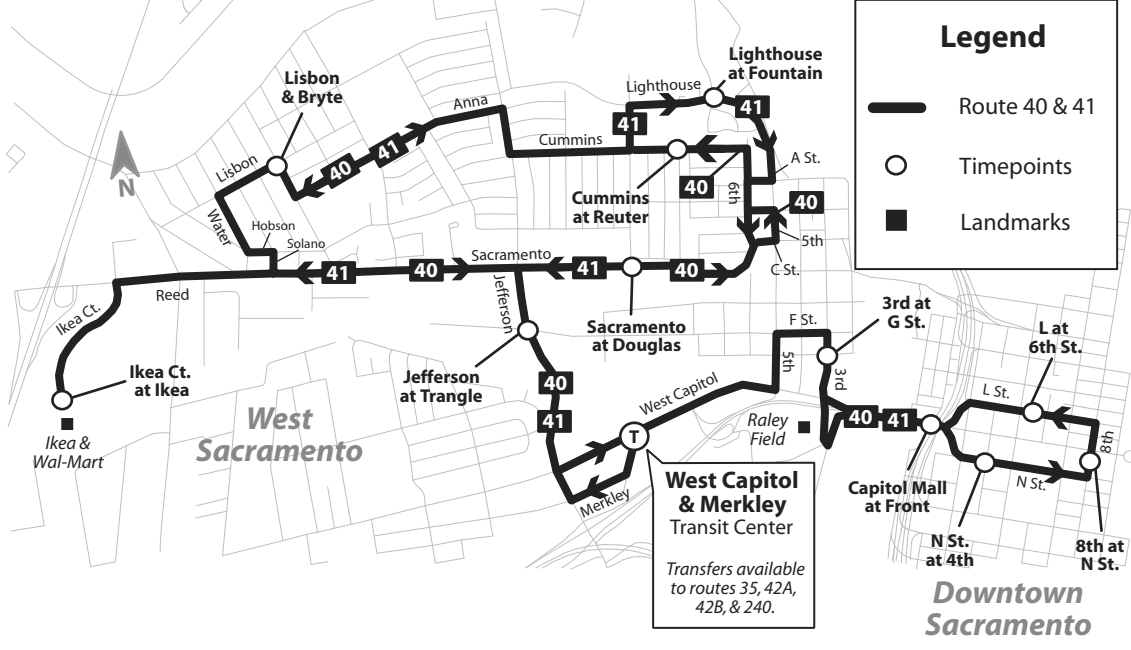

40 West Sacramento Local

41 West Sacramento Local

40/41 West Sacramento

40 West Sacramento Local

	MON-FRI		M-SAT	EVERYDAY										M-SAT	MONDAY-FRIDAY			
Merkley at West Capitol - Depart	5:40	6:40	7:40	8:40	9:40	10:40	11:40	12:40	1:40	2:40	3:40	4:40	5:40	6:40	7:40	8:40	9:40	10:40
Jefferson at Triangle	5:43	6:43	7:43	8:43	9:43	10:43	11:43	12:43	1:43	2:43	3:43	4:43	5:43	6:43	7:43	8:43	9:43	10:43
Cummins at Reuter	5:48	6:48	7:48	8:48	9:48	10:48	11:48	12:48	1:48	2:48	3:48	4:48	5:48	6:48	7:48	8:48	9:48	10:48
Bryte at Lisbon	5:54	6:54	7:54	8:54	9:54	10:54	11:54	12:54	1:54	2:54	3:54	4:54	5:54	6:54	7:54	8:54	9:54	10:54
IKEA Ct. at IKEA	6:00	7:00	8:00	9:00	10:00	11:00	12:00	1:00	2:00	3:00	4:00	5:00	6:00	7:00	8:00	9:00	10:00	11:00
Jefferson at Triangle	6:05	7:05	8:05	9:05	10:05	11:05	12:05	1:05	2:05	3:05	4:05	5:05	6:05	7:05	8:05	9:05	10:05	11:05
West Capitol at Merkley - Arrive	6:07	7:07	8:07	9:07	10:07	11:07	12:07	1:07	2:07	3:07	4:07	5:07	6:07	7:07	8:07	9:07	10:07	11:07
West Capitol at Merkley - Depart	6:10	7:10	8:10	9:10	10:10	11:10	12:10	1:10	2:10	3:10	4:10	5:10	6:10	7:10	8:10	9:10	10:10	----
3rd St. at G St.	6:14	7:14	8:14	9:14	10:14	11:14	12:14	1:14	2:14	3:14	4:14	5:14	6:14	7:14	8:14	9:14	10:14	----
Capitol Mall at Front	6:16	7:16	8:16	9:16	10:16	11:16	12:16	1:16	2:16	3:16	4:16	5:16	6:16	7:16	8:16	9:16	10:16	----
N St. at 4th St.	6:18	7:18	8:18	9:18	10:18	11:18	12:18	1:18	2:18	3:18	4:18	5:18	6:18	7:18	8:18	9:18	10:18	----
8th St. at N St.	6:20	7:20	8:20	9:20	10:20	11:20	12:20	1:20	2:20	3:20	4:20	5:20	6:20	7:20	8:20	9:20	10:20	----
L St. at 6th St.	6:22	7:22	8:22	9:22	10:22	11:22	12:22	1:22	2:22	3:22	4:22	5:22	6:22	7:22	8:22	9:22	10:22	----
Capitol Mall at Front	6:24	7:24	8:24	9:24	10:24	11:24	12:24	1:24	2:24	3:24	4:24	5:24	6:24	7:24	8:24	9:24	10:24	----
3rd St. at G St.	6:26	7:26	8:26	9:26	10:26	11:26	12:26	1:26	2:26	3:26	4:26	5:26	6:26	7:26	8:26	9:26	10:26	----
Merkley at West Capitol - Arrive	6:30	7:30	8:30	9:30	10:30	11:30	12:30	1:30	2:30	3:30	4:30	5:30	6:30	7:30	8:30	9:30	10:30	----