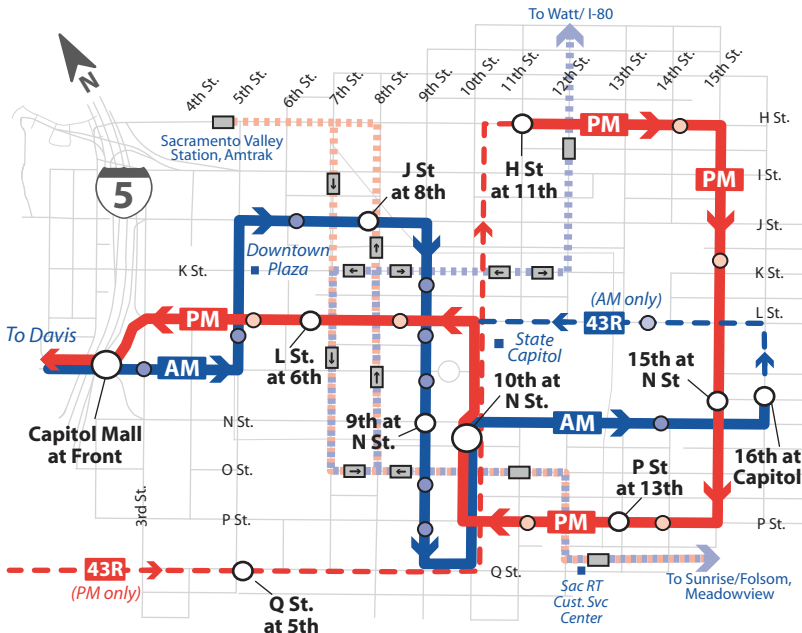

# Downtown Sacramento

## Legend

- AM Davis Express Route
- PM Davis Express Route
- - - Blue Line (Sac RT)
- - - Gold Line (Sac RT)
- Timepoints
- Other Bus Stops
- ▣ Light Rail Stations
- Landmarks

## Information

**Note:** Bus stops in Downtown Sacramento are shared with RT. Some bus stops do not display a Yolobus bus stop sign but are serviced by Yolobus.