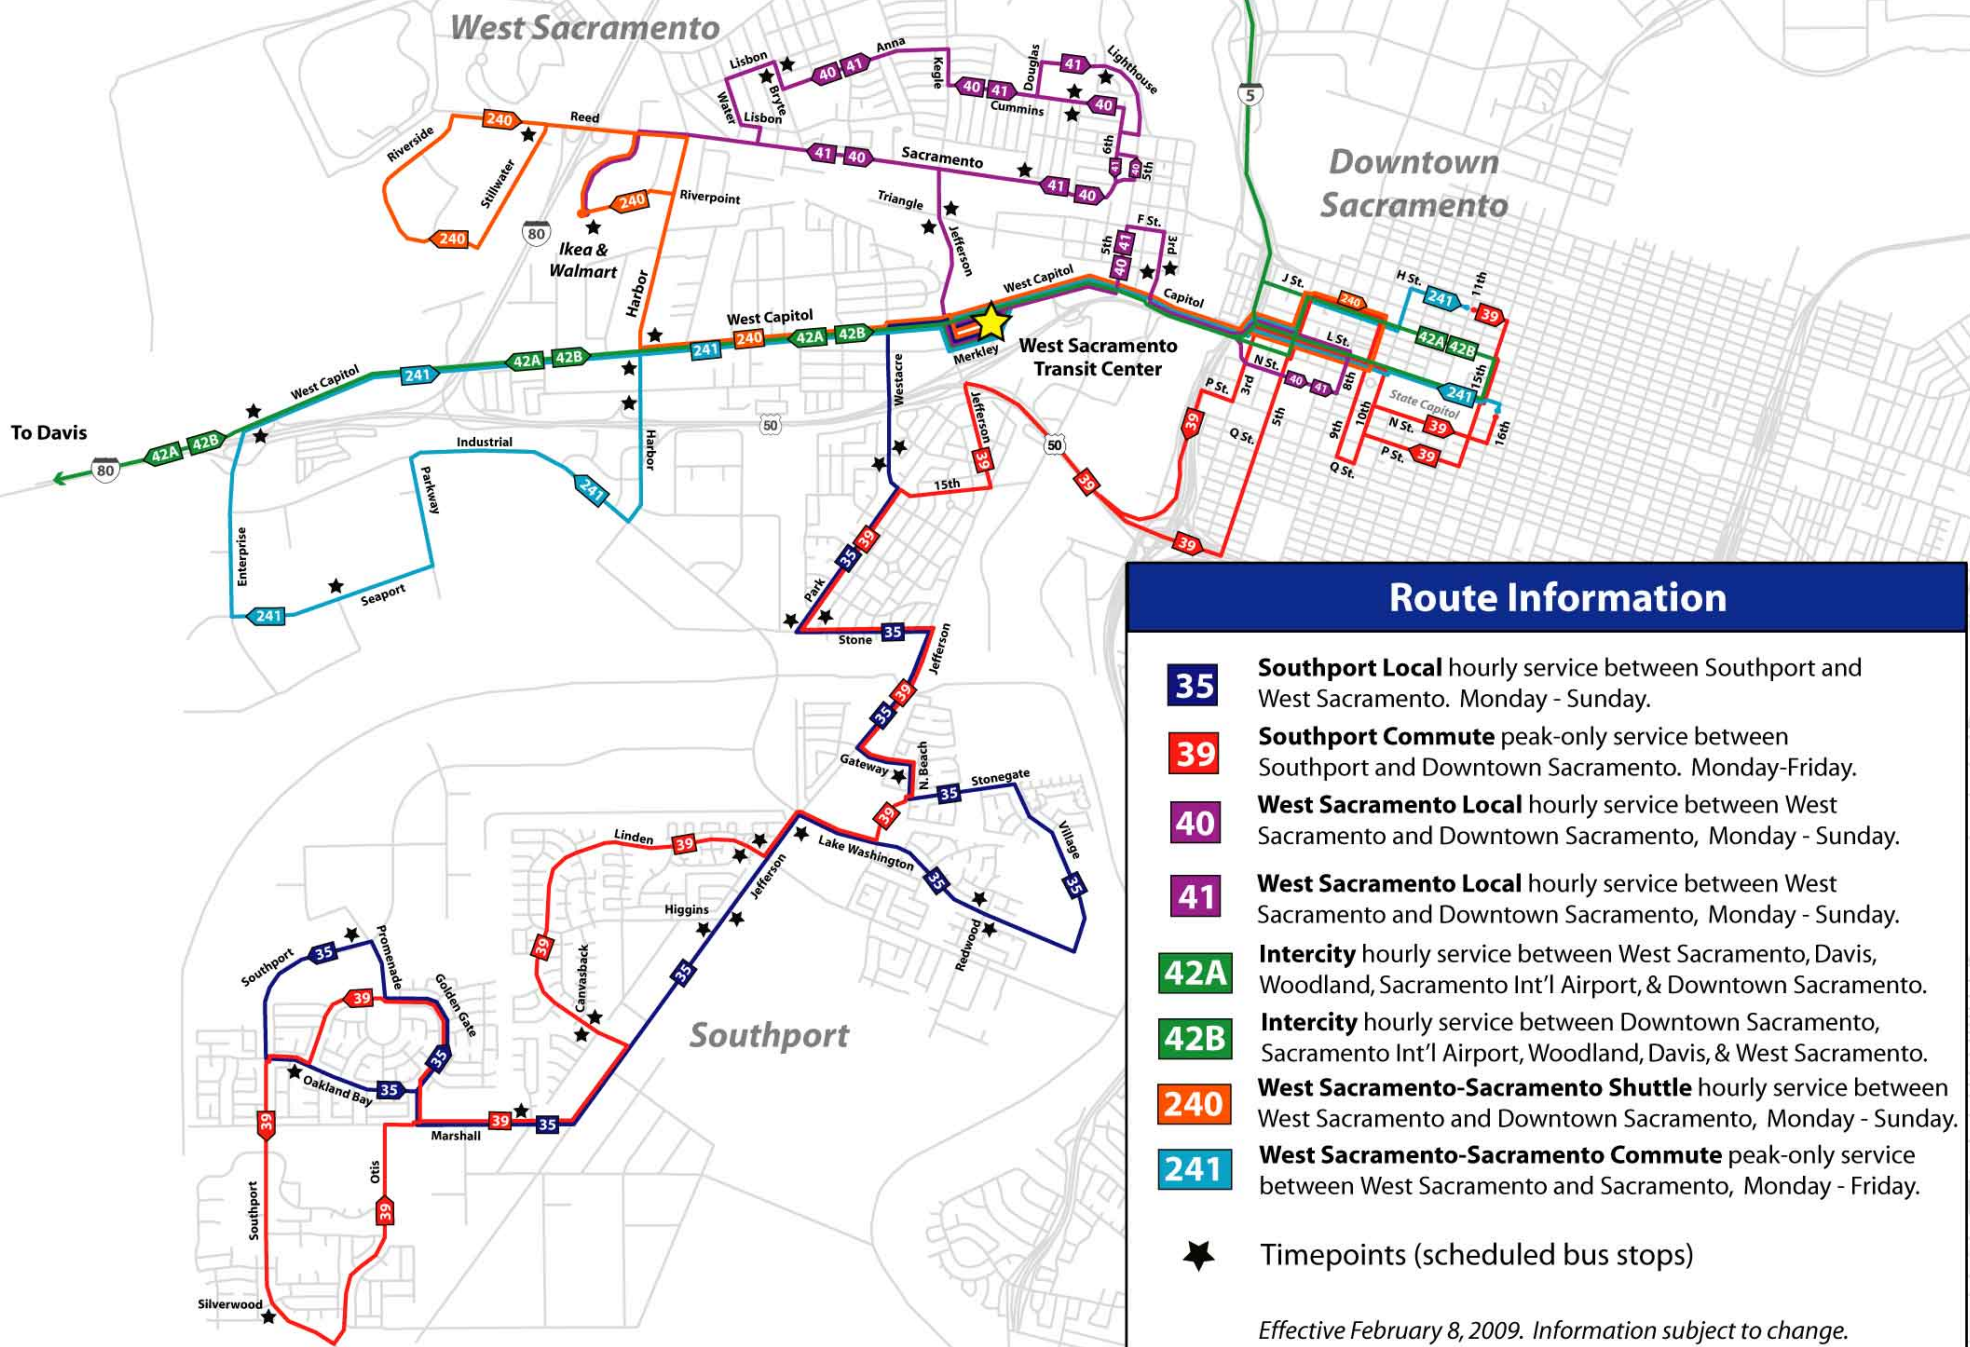

# West Sacramento Service Map

## Route Information

- 35** **Southport Local** hourly service between Southport and West Sacramento. Monday - Sunday.
- 39** **Southport Commute** peak-only service between Southport and Downtown Sacramento. Monday-Friday.
- 40** **West Sacramento Local** hourly service between West Sacramento and Downtown Sacramento, Monday - Sunday.
- 41** **West Sacramento Local** hourly service between West Sacramento and Downtown Sacramento, Monday - Sunday.
- 42A** **Intercity** hourly service between West Sacramento, Davis, Woodland, Sacramento Int'l Airport, & Downtown Sacramento.
- 42B** **Intercity** hourly service between Downtown Sacramento, Sacramento Int'l Airport, Woodland, Davis, & West Sacramento.
- 240** **West Sacramento-Sacramento Shuttle** hourly service between West Sacramento and Downtown Sacramento, Monday - Sunday.
- 241** **West Sacramento-Sacramento Commute** peak-only service between West Sacramento and Sacramento, Monday - Friday.
- ★ Timepoints (scheduled bus stops)