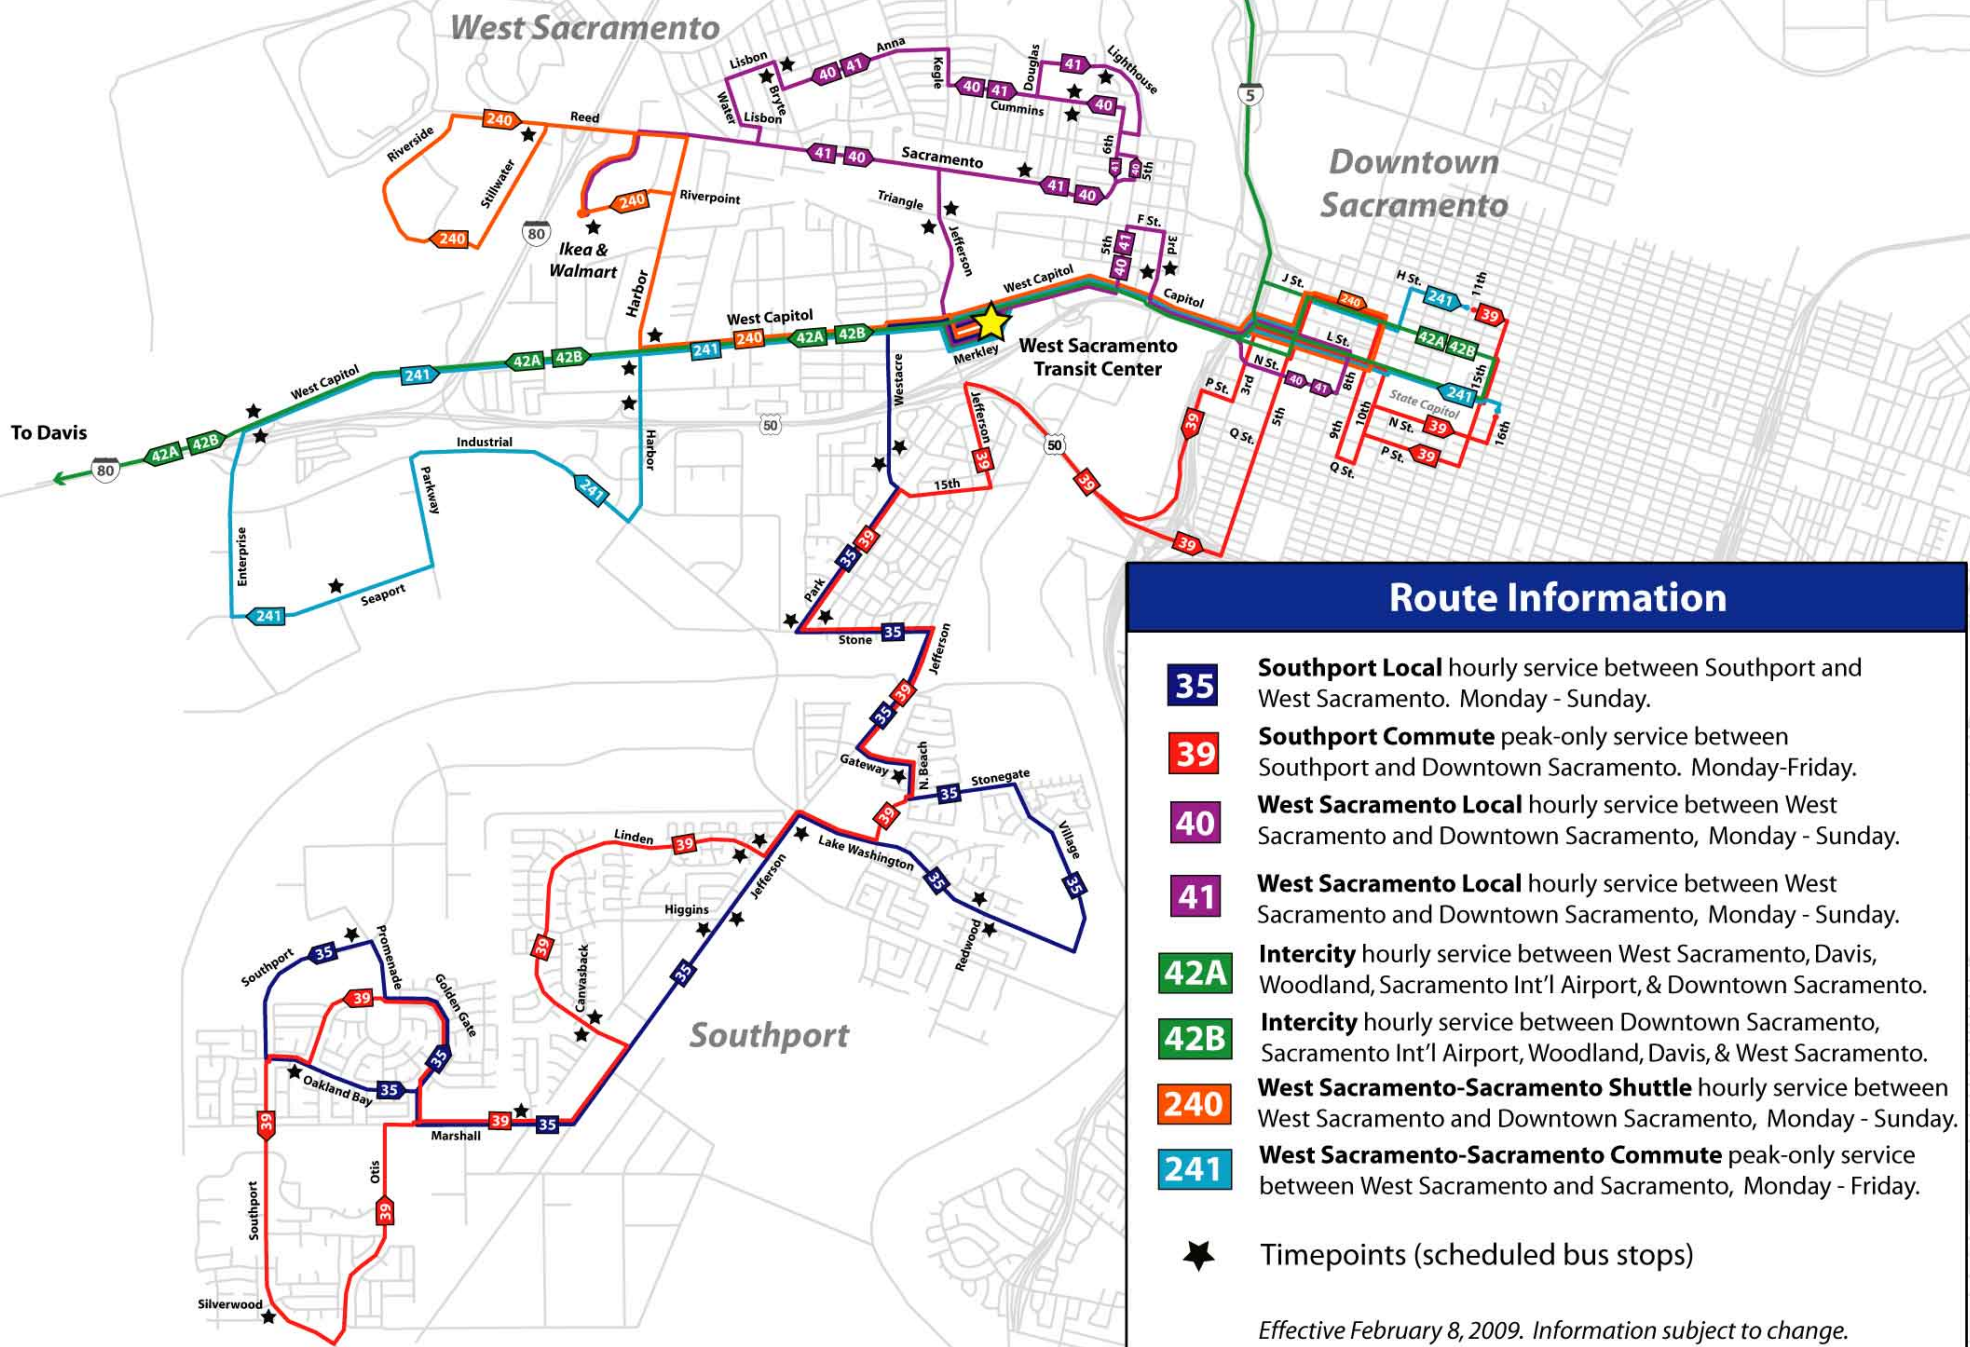

West Sacramento Service Map

Route Information

- 35** **Southport Local** hourly service between Southport and West Sacramento. Monday - Sunday.
- 39** **Southport Commute** peak-only service between Southport and Downtown Sacramento. Monday-Friday.
- 40** **West Sacramento Local** hourly service between West Sacramento and Downtown Sacramento, Monday - Sunday.
- 41** **West Sacramento Local** hourly service between West Sacramento and Downtown Sacramento, Monday - Sunday.
- 42A** **Intercity** hourly service between West Sacramento, Davis, Woodland, Sacramento Int'l Airport, & Downtown Sacramento.
- 42B** **Intercity** hourly service between Downtown Sacramento, Sacramento Int'l Airport, Woodland, Davis, & West Sacramento.
- 240** **West Sacramento-Sacramento Shuttle** hourly service between West Sacramento and Downtown Sacramento, Monday - Sunday.
- 241** **West Sacramento-Sacramento Commute** peak-only service between West Sacramento and Sacramento, Monday - Friday.
- ★ Timepoints (scheduled bus stops)