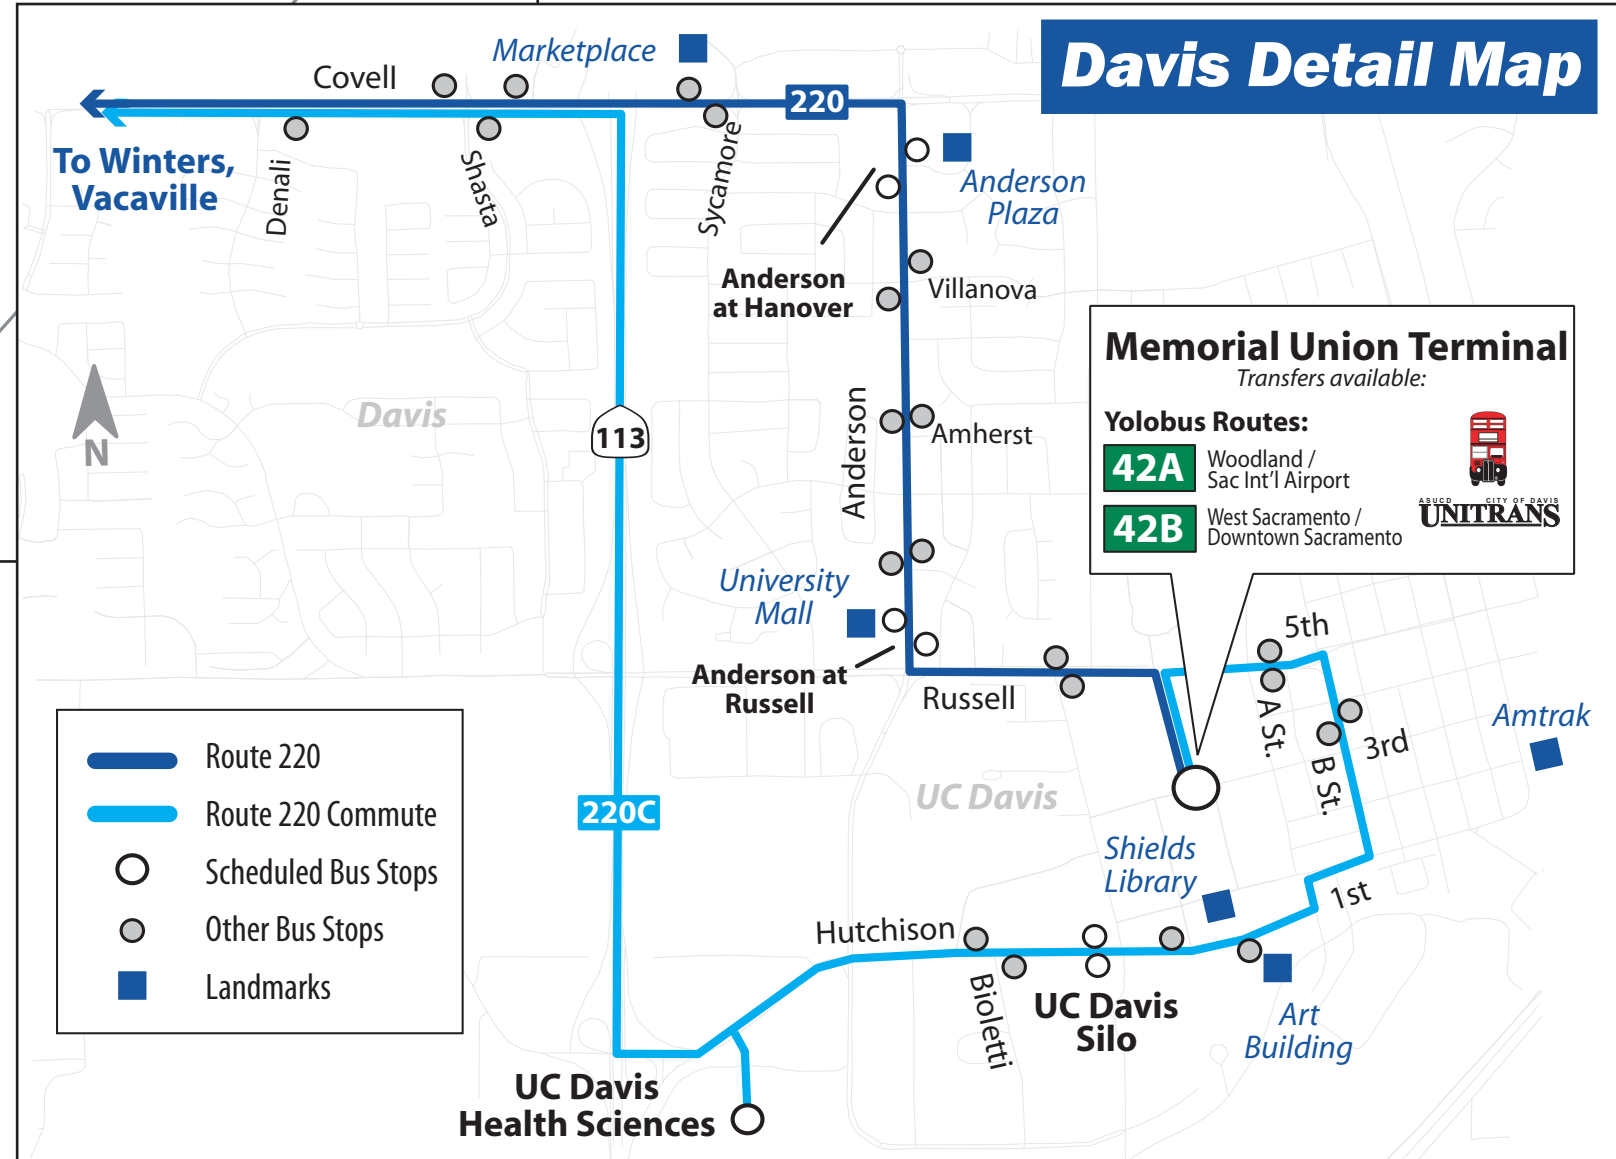

## Route 220 - Eastbound

VACAVILLE → WINTERS → DAVIS		MONDAY - FRIDAY			SATURDAY		
VACAVILLE	Davis St. Park & Ride (Brendan Theatres)	-----			9:15	<b>1:15</b>	<b>3:55</b>
	Vacaville Transportation Center	9:23	11:38	<b>3:38</b>	9:20	<b>1:20</b>	<b>4:00</b>
	Harbison at Nut Tree (Safeway/Target)	9:26	11:41	<b>3:41</b>	9:23	<b>1:23</b>	<b>4:03</b>
	Helen Power at Burton (Walmart)	9:28	11:43	<b>3:43</b>	9:25	<b>1:25</b>	<b>4:05</b>
WINTERS	Grant at Morgan (Town & Country Market)	9:44	11:59	<b>3:59</b>	9:41	<b>1:41</b>	<b>4:21</b>
	Abbey at 1st St. (Winters City Hall)	9:50	<b>12:05</b>	<b>4:05</b>	9:47	<b>1:47</b>	<b>4:27</b>
	Main at Blue Oak (Blue Oak Park)	9:53	<b>12:08</b>	<b>4:08</b>	9:50	<b>1:50</b>	<b>4:30</b>
	Road 32 at Shams (Yolo County Housing)	9:55	<b>12:10</b>	<b>4:10</b>	9:52	<b>1:52</b>	<b>4:32</b>
DAVIS	Anderson at Hanover (Save Mart)	10:09	<b>12:24</b>	<b>4:24</b>	10:06	<b>2:06</b>	<b>4:46</b>
	Anderson at Russell (University Mall)	10:11	<b>12:26</b>	<b>4:26</b>	10:08	<b>2:08</b>	<b>4:48</b>
	UC Davis Memorial Union	10:14	<b>12:29</b>	<b>4:29</b>	10:11	<b>2:11</b>	<b>4:51</b>

# Route 220 Overview Map

**Route 220 & 220C**  
Effective May 31, 2011

# Davis Detail Map

- Route 220
- Route 220 Commute
- Scheduled Bus Stops
- Other Bus Stops
- Landmarks