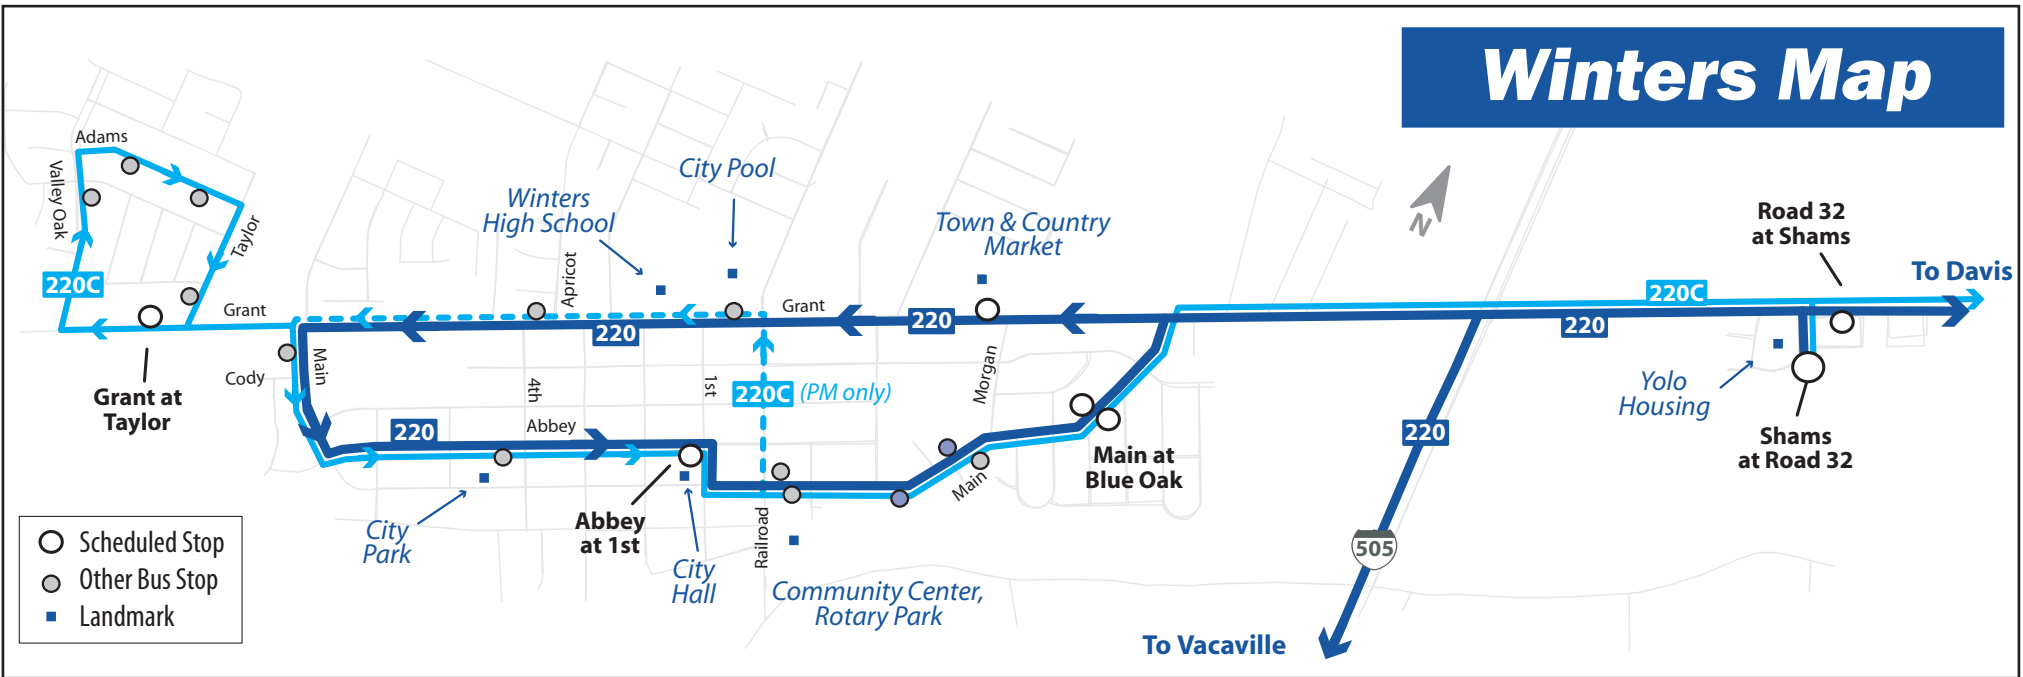

# Route 220 Overview Map

**Route 220 & 220C**  
Effective May 31, 2011

# Davis Detail Map

- Route 220
- Route 220 Commute
- Scheduled Bus Stops
- Other Bus Stops
- Landmarks

# Vacaville Detail Map