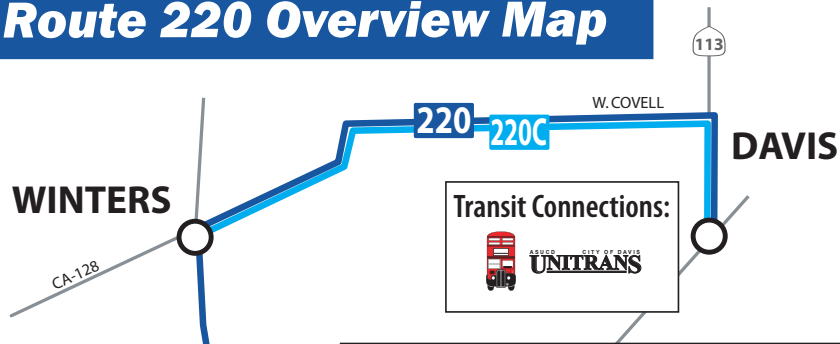

Route 220 Overview Map

Route 220 & 220C
Effective May 31, 2011