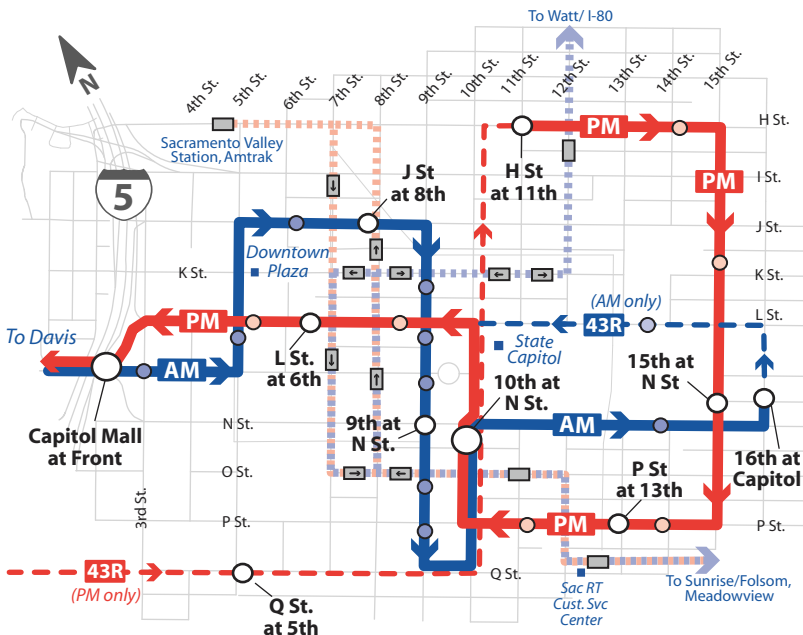

# Downtown Sacramento Map

## Legend

- AM Davis Express Route
- PM Davis Express Route
- Blue Line (Sac RT)
- Gold Line (Sac RT)
- Timepoints
- Other Bus Stops
- Light Rail Stations
- Landmarks

### Downtown Sacramento Restriction:

Passengers may NOT travel FROM a bus stop in downtown Sacramento TO another bus stop in downtown Sacramento via Yolobus for a one-way trip. Contact RT for local service within downtown Sacramento.